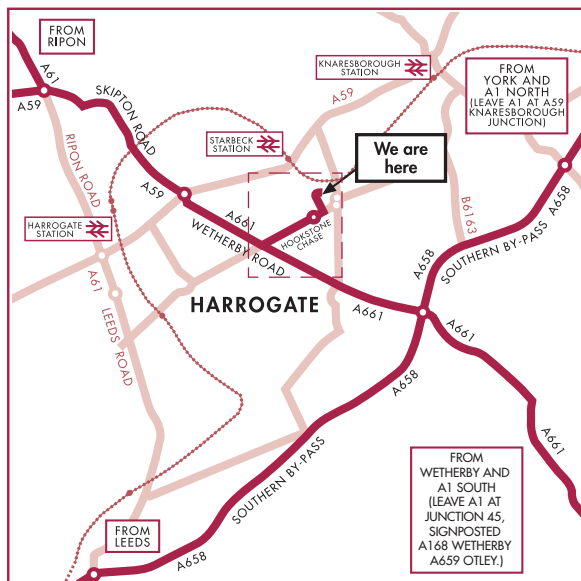

## How to find us

### By Car

### *If Arriving by Car:*

Bettys Cookery School is in the grounds of Betty's Bakery and Betty's & Taylors Tea & Coffee factory. Please use the gates located on the right at the bottom of Hookstone Park. If the gates are shut, there is an intercom so you can buzz the Cookery School.

### *If Arriving by Train:*

The closest station is Starbeck on the York to Harrogate line. It takes approximately 10-15 minutes to walk to the Cookery School from the station. The route takes you to the Plumpton Gates. If they are closed, there is an intercom so you can buzz the Cookery School. Alternatively, the journey by taxi from Harrogate station is 15 minutes.