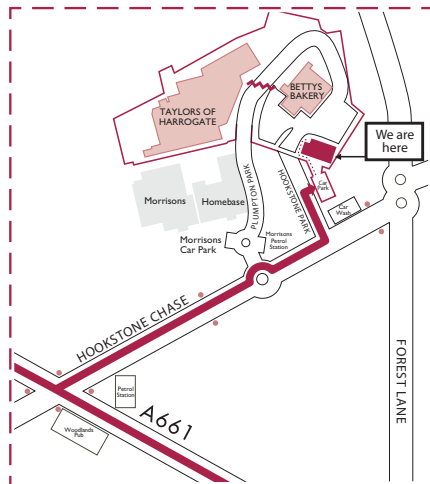

## How to find us

### By Car

### *If Arriving by Car:*

Bettys Cookery School is in the grounds of Betty's Bakery and Betty's & Taylors Tea & Coffee factory. Please use the gates located on the right at the bottom of Hookstone Park. If the gates are shut, there is an intercom so you can buzz the Cookery School.

### *If Arriving by Train:*

The closest station is Starbeck on the York to Harrogate line. It takes approximately 10-15 minutes to walk to the Cookery School from the station. The route takes you to the Plumpton Gates. If they are closed, there is an intercom so you can buzz the Cookery School. Alternatively, the journey by taxi from Harrogate station is 15 minutes.