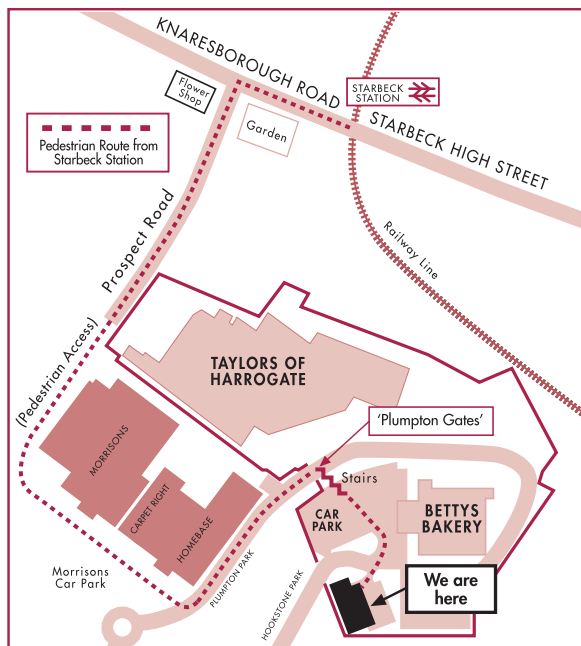

## How to find us

### *If Arriving by Car:*

Bettys Cookery School is in the grounds of Betty's Bakery and Betty's & Taylors Tea & Coffee factory. Please use the gates located on the right at the bottom of Hookstone Park. If the gates are shut, there is an intercom so you can buzz the Cookery School.

### By Train

### *If Arriving by Train:*

The closest station is Starbeck on the York to Harrogate line. It takes approximately 10-15 minutes to walk to the Cookery School from the station. The route takes you to the Plumpton Gates. If they are closed, there is an intercom so you can buzz the Cookery School. Alternatively, the journey by taxi from Harrogate station is 15 minutes.